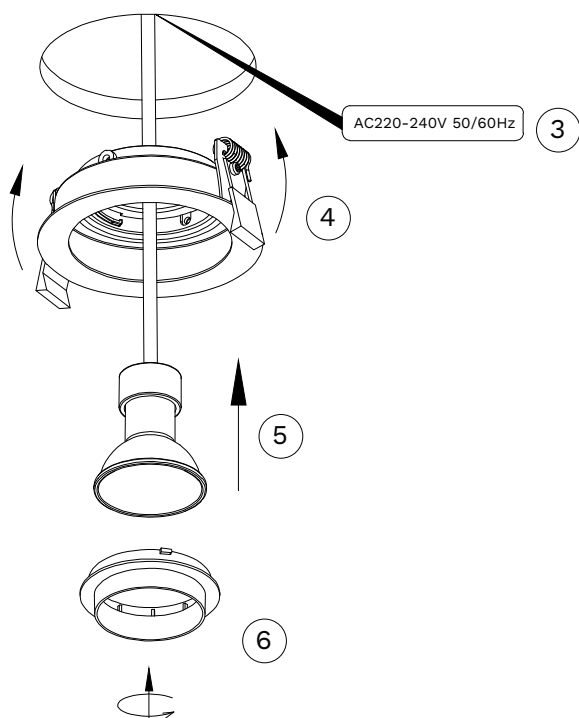

NOVA LUCE

9430124/ 9430125

1

Turn off the general switch

2

Create a CutOut

3. Connect wires

4. Press brackets together to insert the luminaire into the hole

5. Insert the bulb by rotate

6. Fix luminaire into place

7

Turn on the general Switch