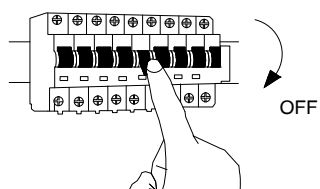

NOVA LUCE

9430124/ 9430125

1

Turn off the general switch

2

Create a CutOut

3. Connect wires

4. Press brackets together to insert the luminaire into the hole

5. Insert the bulb by rotate

6. Fix luminaire into place

7

Turn on the general Switch