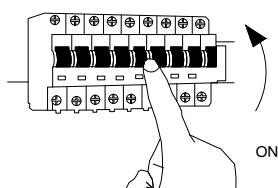

NOVA LUCE

9430124/ 9430125

1

Turn off the general switch

2

Create a CutOut

3. Connect wires

4. Press brackets together to insert the luminaire into the hole

5. Insert the bulb by rotate

6. Fix luminaire into place

7

Turn on the general Switch