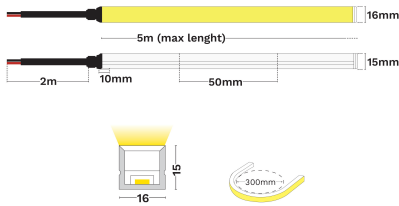

COMPATIBLE WITH

— On/Off Driver: N/A

— Triac Driver: N/A

— Dali Driver: N/A

GENERAL INFORMATION

Product Code	9540038
Product Category	Neon Flex
Product Family	Gomu 16X15
Mounting Location	N/A
Application Environment	Outdoor

DIMENSION & WEIGHT

LxWxH (cm)	L:5m 16x15 mm
Cut out (cm)	N/A
Weight (Kgr)	N/A

MATERIAL & COLOR

Product Color	N/A
Body Material	Silicone
Cover Material	N/A

APPLICATION & MOUNTING

Ambient Working Temp.	45 C
Type of Protection	IP68
Protection Class IK	IK08
Dimmable	Yes
Type of Dimming (Optional)	Triac/Dali
Mounting type	N/A
Mounting Depth (cm)	N/A
Led Module Replaceable	No
Light Source	Led
Adjustable	No

NOVA LUCE S.A

Schimatari Viotias
32009, Greece

+30 22620 58 121
+30 22620 56 743

info@novaluce.com
www.novaluce.com