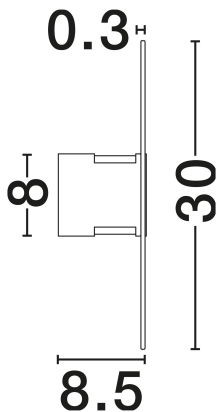

TECHNICAL DRAWING

GENERAL INFORMATION

Product Code	9236425
Collection	Indoor
Product Category	Table
Product Family	Vetrio
Mounting Location	Table
Application Environment	Indoor
Specifications	N/A

DIMENSION & WEIGHT

LxWxH (cm)	D: 30 W: 8.5
Cut Out (cm)	N/A
Weight (Kgr)	0.85

MATERIAL & COLOR

Product Color	Brass Gold & Clear
Body Material	Metal & Glass

APPLICATION & MOUNTING

Ambient Working Temp.	Max 45°C
Type of Protection	IP20
Dimmable	No
Type of Dimming	N/A
Mounting type	Surface
Mounting Depth (cm)	N/A
Led Module Replaceable	No
Light Source	LED

NOVA LUCE S.A

Schimatari Viotias
32009, Greece

+30 22620 58 121
+30 22620 56 743

info@novaluce.com
www.novaluce.com