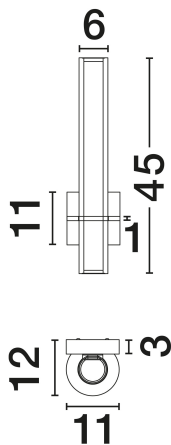

NOVA LUCE

PRODUCT DATASHEET

Version: 001

PRODUCT PHOTOGRAPH

GENERAL INFORMATION

Product Code	9695338
Collection	Indoor
Product Category	Bathroom
Product Family	Luca
Mounting Location	Ceiling
Application Environment	Indoor
Specifications	N/A

DIMENSION & WEIGHT

LxWxH (cm)	L: 11 W: 11.9 H: 45
Cut Out (cm)	N/A
Weight (Kgr)	1.1

MATERIAL & COLOR

Product Color	Gold
Body Material	Glass & Steel

TECHNICAL DRAWING

APPLICATION & MOUNTING

Ambient Working Temp.	Max 45°C
Type of Protection	IP44
Dimmable	Yes
Type of Dimming	N/A
Mounting type	Surface
Mounting Depth (cm)	N/A
Led Module Replaceable	No
Light Source	LED

Power (Nominal)	15W
Input voltage (Nominal)	220-240V
Mains Frequency	50/60Hz

PHOTOMETRICAL DATA

Luminous Flux	1337lm
Color Temperature	4000K
Light Color (Designation)	Neutral White

WARRANTY

Warranty	3 Years
----------	----------------