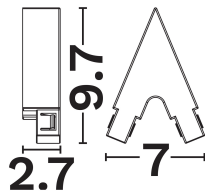

DIMENSION & WEIGHT

LxWxH (cm)	L:9.9 W:7 H:2.7 cm
Cut out (cm)	N/A
Weight (Kgr)	N/A

TECHNICAL DRAWING

MATERIAL & COLOR

Product Color	Black
Body Material	Plastic
Cover Material	N/A

APPLICATION & MOUNTING

Ambient Working Temp.	45 C
Type of Protection	IP20
Protection Class IK	N/A
Dimmable	N/A
Type of Dimming (Optional)	N/A
Mounting type	N/A
Mounting Depth (cm)	N/A
Led Module Replaceable	N/A
Light Source	N/A
Adjustable	N/A