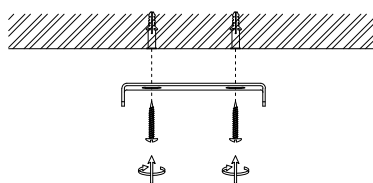

NOVA LUCE

9501212

1

Turn off the general switch

2

Drill holes & apply plastic anchors
With screws

3

Connect the wires

4

Apply the side screws

5

Turn on the general switch