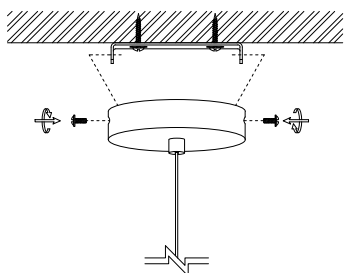

NOVA LUCE

9501212

1

Turn off the general switch

2

Drill holes & apply plastic anchors
With screws

3

Connect the wires

4

Apply the side screws

5

Turn on the general switch