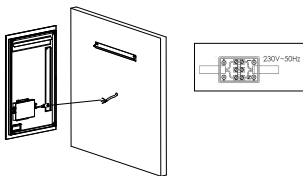

NOVA LUCE

9006011

1

Turn off the general switch

2

Item No.	A	B	C	D	E
9006010	800	600	46	431	431
9006011	1200	700	46	731	531

2 Select hanging direction

Select hanging direction

3

Drill holes and apply screws

4

Connect the wires

5

Put it in place

6

Plug It Into Socket