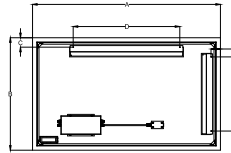

NOVA LUCE

9006011

1

Turn off the general switch

2

Item No.	A	B	C	D	E
9006010	800	600	46	431	431
9006011	1200	700	46	731	531

2 Select hanging direction

Select hanging direction

3

Drill holes and apply screws

4

Connect the wires

5

Put it in place

6

Plug It Into Socket