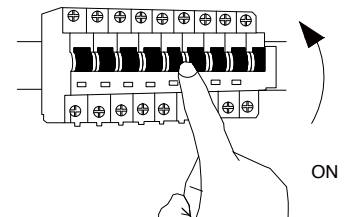

NOVA LUCE

9006011

1

Turn off the general switch

2

Item No.	A	B	C	D	E
9006010	800	600	46	431	431
9006011	1200	700	46	731	531

2 Select hanging direction

Select hanging direction

3

Drill holes and apply screws

4

Connect the wires

5

Put it in place

6

Plug It Into Socket