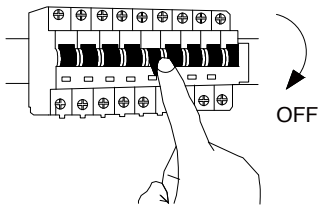

NOVA LUCE

9006011

1

Turn off the general switch

2

Item No.	A	B	C	D	E
9006010	800	600	46	431	431
9006011	1200	700	46	731	531

2 Select hanging direction

Select hanging direction

3

Drill holes and apply screws

4

Connect the wires

5

Put it in place

6

Plug It Into Socket