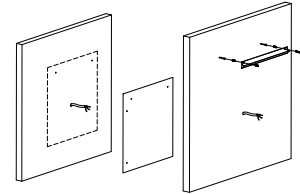

NOVA LUCE

9006011

1

Turn off the general switch

2

Item No.	A	B	C	D	E
9006010	800	600	46	431	431
9006011	1200	700	46	731	531

2 Select hanging direction

Select hanging direction

3

Drill holes and apply screws

4

Connect the wires

5

Put it in place

6

Plug It Into Socket