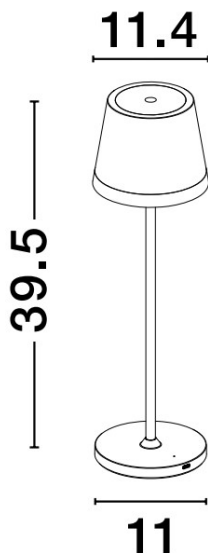

TECHNICAL DRAWING