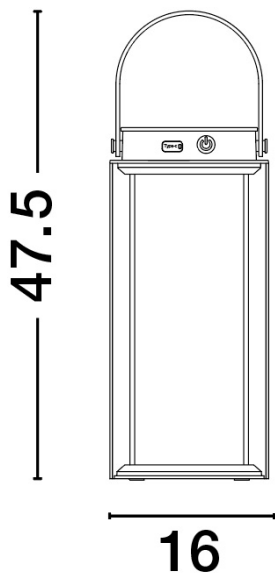

## PRODUCT PHOTOGRAPH

## TECHNICAL DRAWING

## DIMENSION & WEIGHT

LxWxH (cm)	L: 16 W: 16 H: 47,5
Cut out (cm)	N/A
Weight (Kgr)	2.9