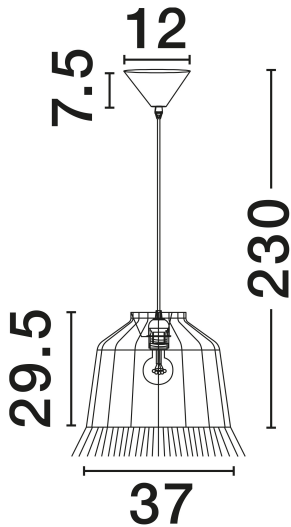

NOVA LUCE

PRODUCT DATASHEET

Version: 001

PRODUCT PHOTOGRAPH

TECHNICAL DRAWING

GENERAL INFORMATION

Product Code	9586614
Collection	Indoor
Product Category	Suspension
Product Family	Sorello
Mounting Location	Ceiling
Application Environment	Indoor
Specifications	N/A

DIMENSION & WEIGHT

LxWxH (cm)	D: 37 H: 230
Cut Out (cm)	N/A
Weight (Kgr)	1.45

MATERIAL & COLOR

Product Color	Natural & Brown & Sandy Black
Body Material	Hyacinth & Raffia & Rope & Steel

APPLICATION & MOUNTING

Ambient Working Temp.	Max 45°C
Type of Protection	IP20
Dimmable	Yes
Type of Dimming	N/A
Mounting type	Surface
Mounting Depth (cm)	N/A
Led Module Replaceable	Yes
Light Source	E27

NOVA LUCE S.A

Schimatari Viotias
32009, Greece

+30 22620 58 121
+30 22620 56 743

info@novaluce.com
www.novaluce.com

NOVA LUCE

PRODUCT DATASHEET

Version: 001

ELECTRICAL DATA

Power (Nominal)	1x12W
Input voltage (Nominal)	100-240V
Mains Frequency	50/60Hz

PHOTOMETRICAL DATA