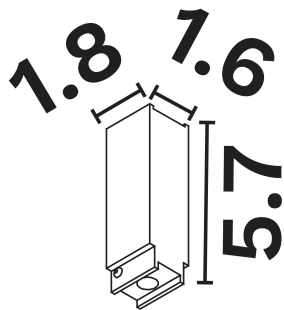

TECHNICAL DRAWING

APPLICATION & MOUNTING

Ambient Working Temp.	Max 45°C
Type of Protection	IP20
Dimmable	N/A
Type of Dimming	N/A
Mounting type	Surface
Mounting Depth (cm)	N/A
Led Module Replaceable	N/A
Light Source	N/A

NOVA LUCE S.A

Schimatari Viotias
32009, Greece

+30 22620 58 121
+30 22620 56 743

info@novaluce.com
www.novaluce.com