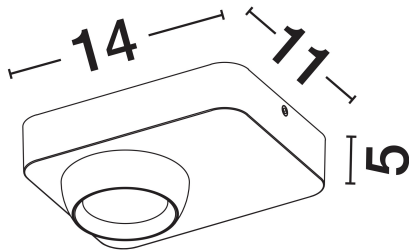

NOVA LUCE

PRODUCT DATASHEET

Version: 001

PRODUCT PHOTOGRAPH

GENERAL INFORMATION

Product Code	9870028
Collection	Indoor
Product Category	Ceiling
Product Family	Kedros
Mounting Location	Wall
Application Environment	Indoor
Specifications	N/A

DIMENSION & WEIGHT

LxWxH (cm)	L: 14 W: 11 H: 5
Cut Out (cm)	N/A
Weight (Kgr)	0.5

MATERIAL & COLOR

Product Color	Black
Body Material	Aluminium & Steel

TECHNICAL DRAWING

APPLICATION & MOUNTING

Ambient Working Temp.	Max 45°C
Type of Protection	IP20
Dimmable	No
Type of Dimming	N/A
Mounting type	Surface
Mounting Depth (cm)	N/A
Led Module Replaceable	No
Light Source	LED

Power (Nominal)	9W
Input voltage (Nominal)	220-240V
Mains Frequency	50/60Hz

PHOTOMETRICAL DATA

Luminous Flux	717lm
Color Temperature	3000K
Light Color (Designation)	Warm White

WARRANTY

Warranty	3 Years
----------	----------------