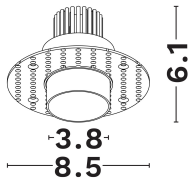

TECHNICAL DRAWING

MATERIAL & COLOR

Product Color	White
Body Material	Aluminium
Cover Material	N/A

APPLICATION & MOUNTING

Ambient Working Temp.	45 C
Type of Protection	IP20
Protection Class IK	IK03
Dimmable	Yes
Type of Dimming (Optional)	Triac/Dali
Mounting type	Trimless
Mounting Depth (cm)	Ceiling
Led Module Replaceable	No
Light Source	Led
Adjustable	No

COMPATIBLE WITH

— On/Off Driver: 9020172

— Triac Driver: 9621520(Remote)

— Dali Driver: 9844145

NOVA LUCE S.A

Schimatari Viotias
32009, Greece

+30 22620 58 121
+30 22620 56 743

info@novaluce.com
www.novaluce.com