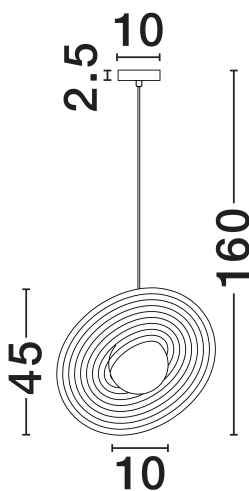

## PRODUCT PHOTOGRAPH

## TECHNICAL DRAWING

## DIMENSION & WEIGHT

LxWxH (cm)	D: 45 H: 160
Cut Out (cm)	N/A
Weight (Kgr)	0.6