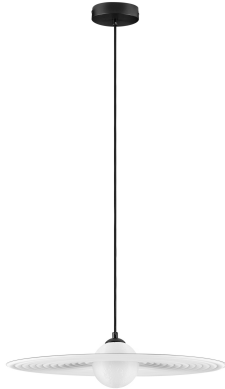

NOVA LUCE

PRODUCT DATASHEET

Version: 001

PRODUCT PHOTOGRAPH