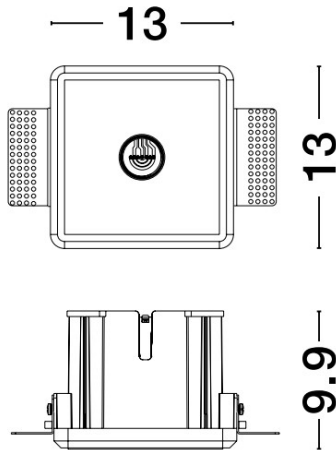

NOVA LUCE

PRODUCT DATASHEET

Version: 001

PRODUCT PHOTOGRAPH

GENERAL INFORMATION

Product Code	9492800
Product Category	Systems
Product Family	Imagine Lighting Systems
Mounting Location	Ceiling
Application Environment	Indoor

DIMENSION & WEIGHT

LxWxH (cm)	L: 13 W: 13 H: 9,9
Cut out (cm)	13,1 x13,1
Weight (Kgr)	0.805

TECHNICAL DRAWING

MATERIAL & COLOR

Product Color	White
Body Material	Aluminium / Gypsum
Cover Material	N/A

APPLICATION & MOUNTING