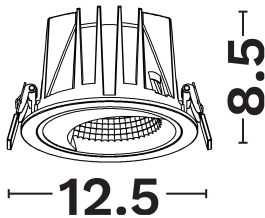

TECHNICAL DRAWING

COMPATIBLE WITH

— On/Off Driver: Included

— Triac Driver: 9844002

— Dali Driver: 9621521

GENERAL INFORMATION

Product Code	9030875
Product Category	Downlights
Product Family	Oblio
Mounting Location	Ceiling
Application Environment	Indoor

DIMENSION & WEIGHT

LxWxH (cm)	D:12.5 H:8.5
Cut out (cm)	11.5
Weight (Kgr)	N/A

MATERIAL & COLOR

Product Color	White
Body Material	Aluminium
Cover Material	N/A

APPLICATION & MOUNTING

Ambient Working Temp.	45 C
Type of Protection	IP20
Protection Class IK	IK04
Dimmable	Yes
Type of Dimming (Optional)	Triac/Dali
Mounting type	Recessed
Mounting Depth (cm)	Ceiling
Led Module Replaceable	Yes
Light Source	Led
Adjustable	No

NOVA LUCE S.A

Schimatari Viotias
32009, Greece

+30 22620 58 121
+30 22620 56 743

info@novaluce.com
www.novaluce.com