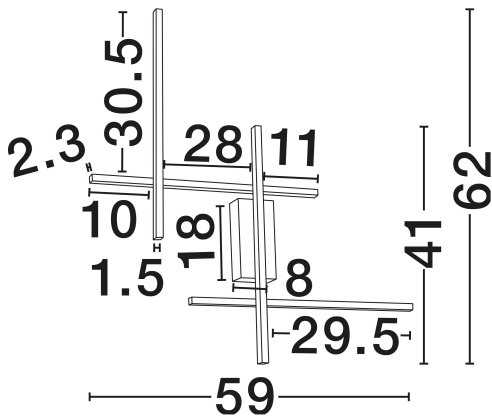

NOVA LUCE

PRODUCT DATASHEET

Version: 001

PRODUCT PHOTOGRAPH

TECHNICAL DRAWING

GENERAL INFORMATION

Product Code	9081813
Collection	Indoor
Product Category	Wall
Product Family	Apecho
Mounting Location	Wall
Application Environment	Indoor
Specifications	N/A

DIMENSION & WEIGHT

LxWxH (cm)	L: 59 W: 6.5 H: 62
Cut Out (cm)	N/A
Weight (Kgr)	0.9

MATERIAL & COLOR

Product Color	Sandy Black & Gold
Body Material	Aluminium & Acrylic & Steel

APPLICATION & MOUNTING

Ambient Working Temp.	Max 45°C
Type of Protection	IP20
Dimmable	Yes
Type of Dimming	Triac
Mounting type	Surface
Mounting Depth (cm)	N/A
Led Module Replaceable	No
Light Source	LED

Power (Nominal)	34W
Input voltage (Nominal)	220-240V
Mains Frequency	50/60Hz

PHOTOMETRICAL DATA

Luminous Flux	1215lm
Color Temperature	3200K
Light Color (Designation)	Warm White

WARRANTY

Warranty	3 Years
----------	----------------