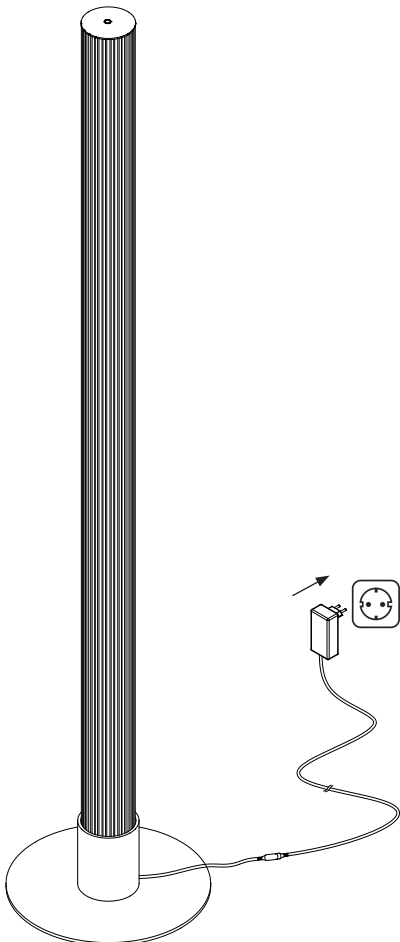

NOVA LUCE

9088205

1. Assemble the glass by rotating

2. Fix the body on the base

3. Connect the wires

4. Plug it in the power