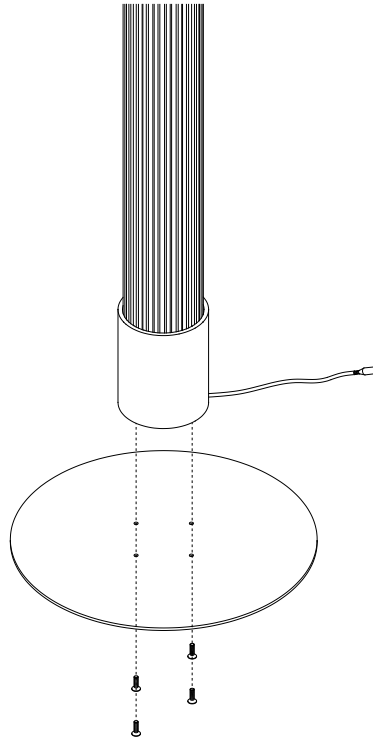

NOVA LUCE

9088205

1. Assemble the glass by rotating

2. Fix the body on the base

3. Connect the wires

4. Plug it in the power