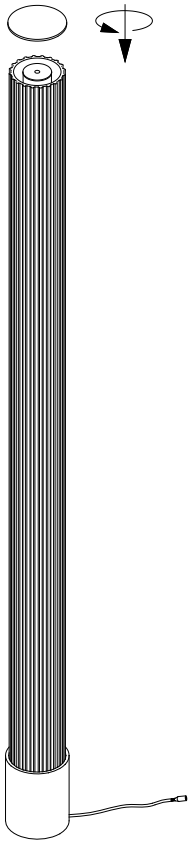

NOVA LUCE

9088205

1. Assemble the glass by rotating

2. Fix the body on the base

3. Connect the wires

4. Plug it in the power