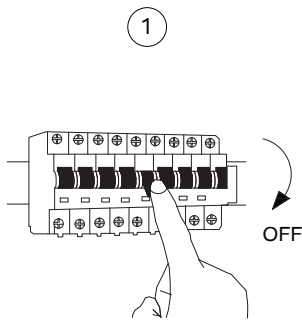

NOVA LUCE

9172870

- 1.This product can be used in both indoor and outdoor,IP65.
- 2.Wiring must cut off power supply,prevent occur the danger.
- 3.Please do not knock or strike the glass of lamp and roll the lamp.
- 4.The external flexible cable or cord are not replaceable, the lamps should be scrapped once the cable or cord are damaged.
- 5.Recommend professional electricians to install and debug lighting fixtures.

Turn off the general switch

Insert the light body into the ground fixed position

Connect the wires of lamp body to the waterproof junction box which is installed in advance

After installation is complete, please follow the arrow indicates, rotate & adjust the direction of the light projection