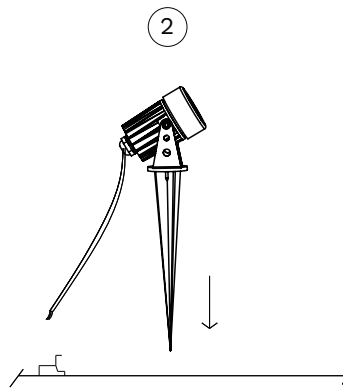

NOVA LUCE

9172870

- 1.This product can be used in both indoor and outdoor,IP65.
- 2.Wiring must cut off power supply,prevent occur the danger.
- 3.Please do not knock or strike the glass of lamp and roll the lamp.
- 4.The external flexible cable or cord are not replaceable, the lamps should be scrapped once the cable or cord are damaged.
- 5.Recommend professional electricians to install and debug lighting fixtures.

Turn off the general switch

Insert the light body into the ground fixed position

Connect the wires of lamp body to the waterproof junction box which is installed in advance

After installation is complete, please follow the arrow indicates, rotate & adjust the direction of the light projection