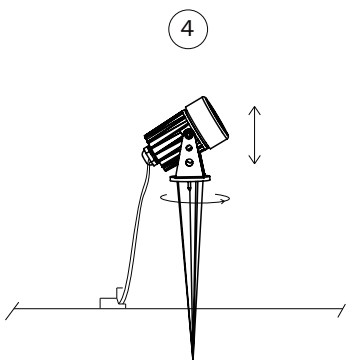

NOVA LUCE

9172870

- 1.This product can be used in both indoor and outdoor,IP65.
- 2.Wiring must cut off power supply,prevent occur the danger.
- 3.Please do not knock or strike the glass of lamp and roll the lamp.
- 4.The external flexible cable or cord are not replaceable, the lamps should be scrapped once the cable or cord are damaged.
- 5.Recommend professional electricians to install and debug lighting fixtures.

Turn off the general switch

Insert the light body into the ground fixed position

Connect the wires of lamp body to the waterproof junction box which is installed in advance

After installation is complete, please follow the arrow indicates, rotate & adjust the direction of the light projection