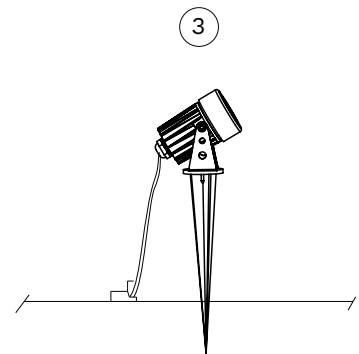

NOVA LUCE

9172870

- 1.This product can be used in both indoor and outdoor,IP65.
- 2.Wiring must cut off power supply,prevent occur the danger.
- 3.Please do not knock or strike the glass of lamp and roll the lamp.
- 4.The external flexible cable or cord are not replaceable, the lamps should be scrapped once the cable or cord are damaged.
- 5.Recommend professional electricians to install and debug lighting fixtures.

Turn off the general switch

Insert the light body into the ground fixed position

Connect the wires of lamp body to the waterproof junction box which is installed in advance

After installation is complete, please follow the arrow indicates, rotate & adjust the direction of the light projection