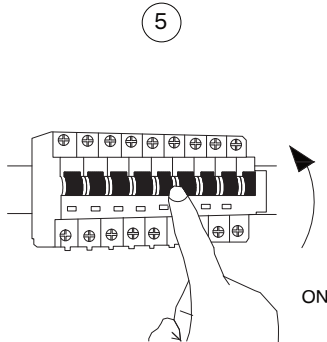

Turn off the general switch

Insert the light body into the ground fixed position

Connect the wires of lamp body to the waterproof junction box which is installed in advance

After installation is complete, please follow the arrow indicates, rotate & adjust the direction of the light projection