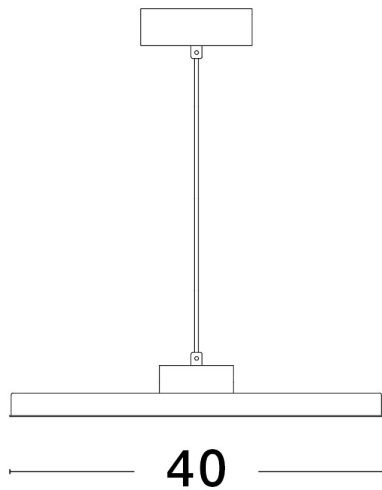

NOVA LUCE

PRODUCT DATASHEET

Version: 001

PRODUCT PHOTOGRAPH

TECHNICAL DRAWING

GENERAL INFORMATION

Product Code	9212910
Collection	Decorative
Product Category	Suspension
Product Family	Andria
Mounting Location	Ceiling
Application Environment	Indoor

DIMENSION & WEIGHT

LxWxH (cm)	D: 40 H: 0
Cut out (cm)	N/A
Weight (Kgr)	2.2

MATERIAL & COLOR

Product Color	Sandy White
Body Material	Aluminium & Acrylic

APPLICATION & MOUNTING

Ambient Working Temp.	Max 45 oC
Type of Protection	IP20
Dimmable	Yes
Type of Dimming (Optional)	Triac
Mounting type	Ceiling
Mounting Depth (cm)	N/A
Led Module Replaceable	No
Light Source	LED

Power (Nominal)	30W
Input voltage (Nominal)	220-240Vac
Mains Frequency	50/60Hz

PHOTOMETRICAL DATA

Luminous Flux	2221 lm
Color Temperature	3000K
Light Color (Designation)	Warm White

WARRANTY

Warranty	3 Years
----------	----------------