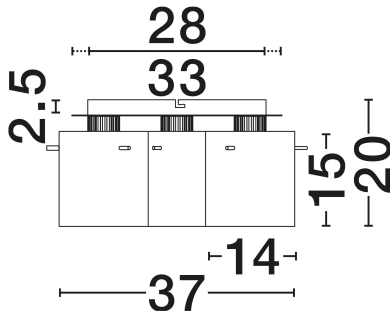

NOVA LUCE

PRODUCT DATASHEET

Version: 001

PRODUCT PHOTOGRAPH

TECHNICAL DRAWING

GENERAL INFORMATION

Product Code	9236203
Collection	Indoor
Product Category	Ceiling
Product Family	Mirbi
Mounting Location	Ceiling
Application Environment	Indoor
Specifications	N/A

DIMENSION & WEIGHT

LxWxH (cm)	D: 33 H: 15
Cut Out (cm)	N/A
Weight (Kgr)	2.53

MATERIAL & COLOR

Product Color	Smokey & Sandy Black
Body Material	Glass & Steel

APPLICATION & MOUNTING

Ambient Working Temp.	Max 45°C
Type of Protection	IP20
Dimmable	Yes
Type of Dimming	N/A
Mounting type	Surface
Mounting Depth (cm)	N/A
Led Module Replaceable	Yes
Light Source	E27

Power (Nominal)	3x12W
Input voltage (Nominal)	100-240V
Mains Frequency	50/60Hz

PHOTOMETRICAL DATA

Luminous Flux	N/A
Color Temperature	N/A
Light Color (Designation)	N/A

WARRANTY

Warranty	3 Years
----------	----------------