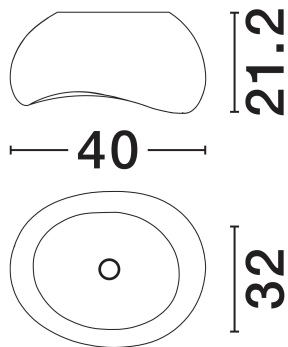

NOVA LUCE

PRODUCT DATASHEET

Version: 001

PRODUCT PHOTOGRAPH

GENERAL INFORMATION

Product Code	9002663
Collection	Indoor
Product Category	Ceiling
Product Family	Aere
Mounting Location	Wall
Application Environment	Indoor
Specifications	N/A

DIMENSION & WEIGHT

LxWxH (cm)	L: 40 W: 32 H: 21.2
Cut Out (cm)	N/A
Weight (Kgr)	1.5

MATERIAL & COLOR

Product Color	Stone White
Body Material	Polyurethane & Resin

TECHNICAL DRAWING

APPLICATION & MOUNTING

Ambient Working Temp.	Max 45°C
Type of Protection	IP20
Dimmable	N/A
Type of Dimming	N/A
Mounting type	Surface
Mounting Depth (cm)	N/A
Led Module Replaceable	Yes
Light Source	E27