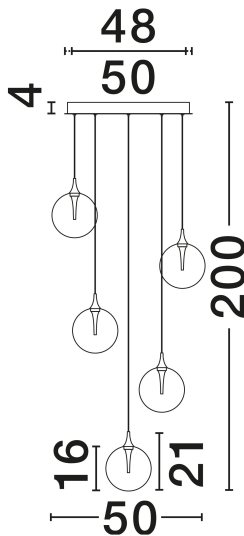

NOVA LUCE

PRODUCT DATASHEET

Version: 001

PRODUCT PHOTOGRAPH

TECHNICAL DRAWING

GENERAL INFORMATION

Product Code	9416962
Collection	Indoor
Product Category	Suspension
Product Family	Orenda
Mounting Location	Ceiling
Application Environment	Indoor
Specifications	N/A

DIMENSION & WEIGHT

LxWxH (cm)	D: 50 H: 200
Cut Out (cm)	N/A
Weight (Kgr)	4.1

MATERIAL & COLOR

Product Color	Gradient Champagne, & Brass Gold. Matt Black
Body Material	Glass & Metal

APPLICATION & MOUNTING

Ambient Working Temp.	Max 45°C
Type of Protection	IP20
Dimmable	Yes
Type of Dimming	Triac
Mounting type	Surface
Mounting Depth (cm)	N/A
Led Module Replaceable	No
Light Source	LED

Power (Nominal)	20W
Input voltage (Nominal)	220-240V
Mains Frequency	50/60Hz

PHOTOMETRICAL DATA

Luminous Flux	1250lm
Color Temperature	3000K
Light Color (Designation)	Warm White

WARRANTY

Warranty	3 Years
----------	----------------