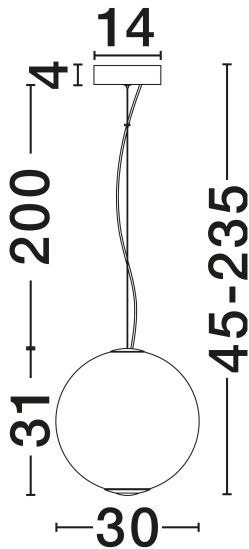

NOVA LUCE

PRODUCT DATASHEET

Version: 001

PRODUCT PHOTOGRAPH

TECHNICAL DRAWING

GENERAL INFORMATION

Product Code	9191246
Collection	Indoor
Product Category	Suspension
Product Family	Aora
Mounting Location	Ceiling
Application Environment	Indoor
Specifications	N/A

DIMENSION & WEIGHT

LxWxH (cm)	D: 30 H: 235
Cut Out (cm)	N/A
Weight (Kgr)	2.6

MATERIAL & COLOR

Product Color	Brushed Gray & Gradient Green
Body Material	Metal & Glass

APPLICATION & MOUNTING

Ambient Working Temp.	Max 45°C
Type of Protection	IP20
Dimmable	Yes
Type of Dimming	Triac
Mounting type	Surface
Mounting Depth (cm)	N/A
Led Module Replaceable	No
Light Source	LED

Power (Nominal)	20W
Input voltage (Nominal)	220-240V
Mains Frequency	50/60Hz

PHOTOMETRICAL DATA

Luminous Flux	1100lm
Color Temperature	3000K
Light Color (Designation)	Warm White

WARRANTY

Warranty	3 Years
----------	----------------