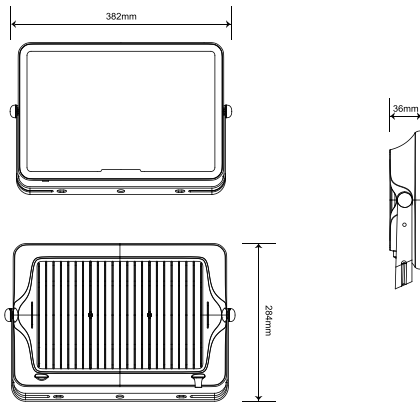

MATERIAL & COLOR

Product Color	Black
Body Material	Aluminium
Cover Material	N/A

APPLICATION & MOUNTING

Ambient Working Temp.	Max 40 °C
Type of Protection	IP66
Protection Class IK	IK06
Dimmable	N/A
Type of Dimming (Optional)	N/A
Mounting type	Surface
Mounting Depth (cm)	N/A
Led Module Replaceable	No
Light Source	Led

COMPATIBLE WITH

- On/Off Driver: Included
- Triac Driver: N/A
- Dali Driver: N/A

NOVA LUCE S.A

Schimatari Viotias
32009, Greece

+30 22620 58 121
+30 22620 56 743

info@novaluce.com
www.novaluce.com