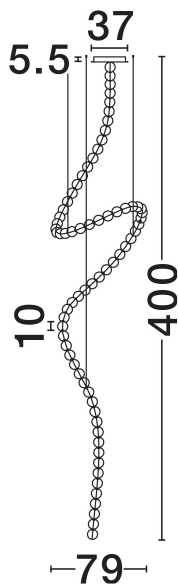

NOVA LUCE

PRODUCT DATASHEET

Version: 001

PRODUCT PHOTOGRAPH

TECHNICAL DRAWING

GENERAL INFORMATION

Product Code	9695207
Collection	Indoor
Product Category	Suspension
Product Family	Perla
Mounting Location	Wall
Application Environment	Indoor
Specifications	N/A

DIMENSION & WEIGHT

LxWxH (cm)	D: 79 H: 400
Cut Out (cm)	N/A
Weight (Kgr)	16

MATERIAL & COLOR

Product Color	Gold & Opal
Body Material	Metal & Glass

APPLICATION & MOUNTING

Ambient Working Temp.	Max 45°C
Type of Protection	IP20
Dimmable	Yes
Type of Dimming	Triac
Mounting type	Surface
Mounting Depth (cm)	N/A
Led Module Replaceable	No
Light Source	LED

Power (Nominal)	207W
Input voltage (Nominal)	220-240V
Mains Frequency	50/60Hz

PHOTOMETRICAL DATA

Luminous Flux	13065lm
Color Temperature	3000K
Light Color (Designation)	Warm White

WARRANTY

Warranty	3 Years
----------	----------------