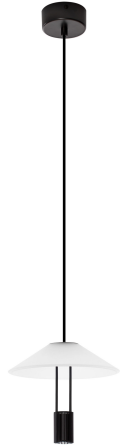

NOVA LUCE

PRODUCT DATASHEET

Version: 001

PRODUCT PHOTOGRAPH

TECHNICAL DRAWING

GENERAL INFORMATION

Product Code	9695275
Collection	Indoor
Product Category	Suspension
Product Family	Anafi
Mounting Location	Wall
Application Environment	Indoor
Specifications	N/A

DIMENSION & WEIGHT

LxWxH (cm)	D: 22 H: 210
Cut Out (cm)	N/A
Weight (Kgr)	0.8

MATERIAL & COLOR

Product Color	Sandy Black
Body Material	Steel, Aluminium & Acrylic

APPLICATION & MOUNTING

Ambient Working Temp.	Max 45°C
Type of Protection	IP20
Dimmable	No
Type of Dimming	N/A
Mounting type	Surface
Mounting Depth (cm)	N/A
Led Module Replaceable	No
Light Source	LED

Power (Nominal)	8W
Input voltage (Nominal)	220-240V
Mains Frequency	50/60Hz

PHOTOMETRICAL DATA

Luminous Flux	395lm
Color Temperature	3000K
Light Color (Designation)	Warm White

WARRANTY

Warranty	3 Years
----------	----------------