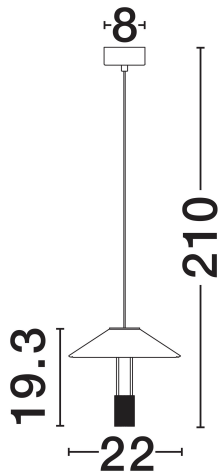

NOVA LUCE

PRODUCT DATASHEET

Version: 001

PRODUCT PHOTOGRAPH

TECHNICAL DRAWING

GENERAL INFORMATION

Product Code	9695275
Collection	Indoor
Product Category	Suspension
Product Family	Anafi
Mounting Location	Wall
Application Environment	Indoor
Specifications	N/A

DIMENSION & WEIGHT

LxWxH (cm)	D: 22 H: 210
Cut Out (cm)	N/A
Weight (Kgr)	0.8

MATERIAL & COLOR

Product Color	Sandy Black
Body Material	Steel, Aluminium & Acrylic

APPLICATION & MOUNTING

Ambient Working Temp.	Max 45°C
Type of Protection	IP20
Dimmable	No
Type of Dimming	N/A
Mounting type	Surface
Mounting Depth (cm)	N/A
Led Module Replaceable	No
Light Source	LED

Power (Nominal)	8W
Input voltage (Nominal)	220-240V
Mains Frequency	50/60Hz

PHOTOMETRICAL DATA

Luminous Flux	395lm
Color Temperature	3000K
Light Color (Designation)	Warm White

WARRANTY

Warranty	3 Years
----------	----------------