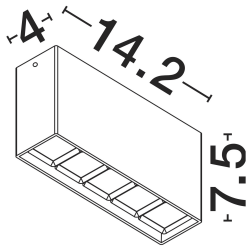

TECHNICAL DRAWING

GENERAL INFORMATION

Product Code	9050703
Collection	Outdoor
Product Category	Ceiling
Product Family	Jax
Mounting Location	Ceiling
Application Environment	Outdoor
Specifications	N/A

DIMENSION & WEIGHT

LxWxH (cm)	L:14.2 W:4 H:8 cm
Cut out (cm)	N/A
Weight (Kgr)	0.54

MATERIAL & COLOR

Product Color	Dark Anthracite
Body Material	Aluminium & Glass

APPLICATION & MOUNTING

Ambient Working Temp.	Max 45 oC
Type of Protection	IP65
Dimmable	No
Type of Dimming	N/A
Mounting type	Surface
Mounting Depth (cm)	N/A
Led Module Replaceable	No
Light Source	LED

NOVA LUCE S.A

Schimatari Viotias
32009, Greece

+30 22620 58 121
+30 22620 56 743

info@novaluce.com
www.novaluce.com