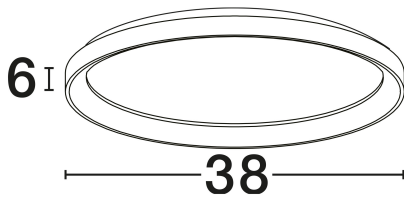

NOVA LUCE

PRODUCT DATASHEET

Version: 001

PRODUCT PHOTOGRAPH

TECHNICAL DRAWING

GENERAL INFORMATION

Product Code	9853672
Collection	Indoor
Product Category	Ceiling
Product Family	Pertino
Mounting Location	Ceiling
Application Environment	Indoor
Specifications	N/A

DIMENSION & WEIGHT

LxWxH (cm)	D: 38 H: 6
Cut Out (cm)	N/A
Weight (Kgr)	1.6

MATERIAL & COLOR

Product Color	Sandy Black
Body Material	Aluminium & Acrylic

APPLICATION & MOUNTING

Ambient Working Temp.	Max 45°C
Type of Protection	IP20
Dimmable	Yes
Type of Dimming	Triac
Mounting type	Surface
Mounting Depth (cm)	N/A
Led Module Replaceable	No
Light Source	LED

Power (Nominal)	30W
Input voltage (Nominal)	220-240V
Mains Frequency	50/60Hz

PHOTOMETRICAL DATA

Luminous Flux	1785lm
Color Temperature	3000K
Light Color (Designation)	Warm White

WARRANTY

Warranty	3 Years
----------	----------------