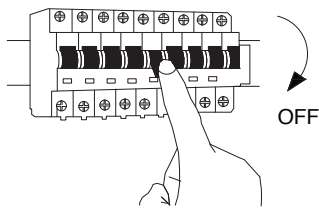

NOVA LUCE

9844094

1. Turn off the general switch

2. Drill D: 4 cm

3. put the product in to place & apply screws

4. Cover the extras

5. Connect the wires

6. Fix it in place

7. Push up & turn

8. Turn on the general switch