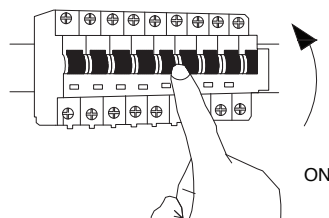

NOVA LUCE

9844094

1. Turn off the general switch

2. Drill D: 4 cm

3. put the product in to place & apply screws

4. Cover the extras

5. Connect the wires

6. Fix it in place

7. Push up & turn

8. Turn on the general switch