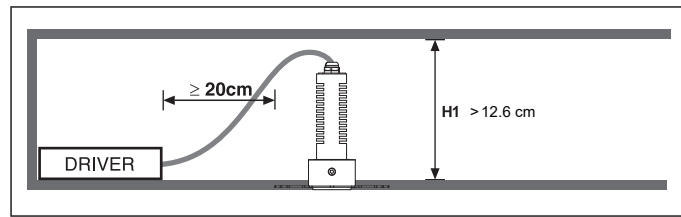

NOVA LUCE

9844094

1. Turn off the general switch

2. Drill D: 4 cm

3. put the product in to place & apply screws

4. Cover the extras

5. Connect the wires

6. Fix it in place