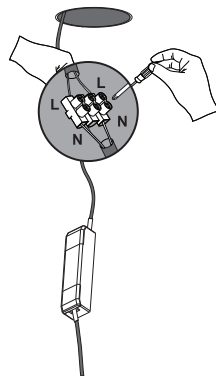

NOVA LUCE

9844094

1. Turn off the general switch

2. Drill D: 4 cm

3. put the product in to place & apply screws

4. Cover the extras

5. Connect the wires

6. Fix it in place

7. Push up & turn

8. Turn on the general switch