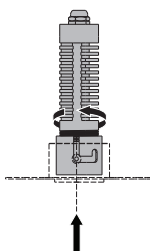

NOVA LUCE

9844094

1. Turn off the general switch

2. Drill D: 4 cm

3. put the product in to place & apply screws

4. Cover the extras

5. Connect the wires

6. Fix it in place

7. Push up & turn

8. Turn on the general switch