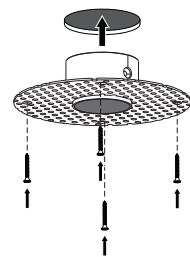

NOVA LUCE

9844094

1. Turn off the general switch

2. Drill D: 4 cm

3. put the product in to place & apply screws

4. Cover the extras

5. Connect the wires

6. Fix it in place

7. Push up & turn

8. Turn on the general switch