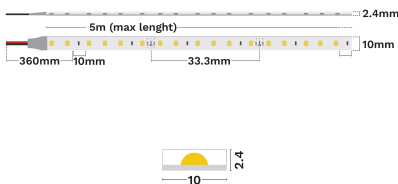

COMPATIBLE WITH

— On/Off Driver: N/A

— Triac Driver: N/A

— Dali Driver: N/A

GENERAL INFORMATION

Product Code	9540099
Product Category	Led Strips
Product Family	Honor
Mounting Location	N/A
Application Environment	Outdoor

DIMENSION & WEIGHT

LxWxH (cm)	L:5m 10 mm
Cut out (cm)	N/A
Weight (Kgr)	N/A

MATERIAL & COLOR

Product Color	N/A
Body Material	Aluminium
Cover Material	N/A

APPLICATION & MOUNTING

Ambient Working Temp.	45 C
Type of Protection	IP62
Protection Class IK	N/A
Dimmable	Yes
Type of Dimming (Optional)	Triac/Dali
Mounting type	N/A
Mounting Depth (cm)	N/A
Led Module Replaceable	No
Light Source	Led
Adjustable	No

NOVA LUCE S.A

Schimatari Viotias
32009, Greece

+30 22620 58 121
+30 22620 56 743

info@novaluce.com
www.novaluce.com