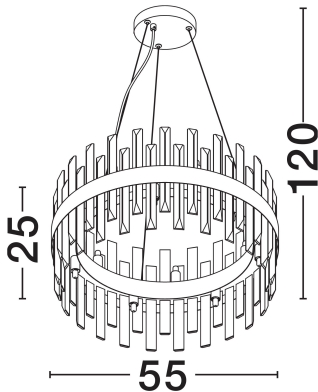

NOVA LUCE

PRODUCT DATASHEET

Version: 001

PRODUCT PHOTOGRAPH

TECHNICAL DRAWING

GENERAL INFORMATION

Product Code	9695218
Collection	Indoor
Product Category	Suspension
Product Family	Crown
Mounting Location	Wall
Application Environment	Indoor
Specifications	N/A

DIMENSION & WEIGHT

LxWxH (cm)	D: 55 H: 120
Cut Out (cm)	N/A
Weight (Kgr)	7.7

MATERIAL & COLOR

Product Color	Satin Gold
Body Material	Metal & Crystal

APPLICATION & MOUNTING

Ambient Working Temp.	Max 45°C
Type of Protection	IP20
Dimmable	N/A
Type of Dimming	N/A
Mounting type	Surface
Mounting Depth (cm)	N/A
Led Module Replaceable	Yes
Light Source	G9

Power (Nominal)	14x5W
Input voltage (Nominal)	220-240V
Mains Frequency	50/60Hz

PHOTOMETRICAL DATA

Luminus Flux	N/A
Color Temperature	N/A
Light Color (Designation)	N/A

WARRANTY

Warranty	3 Years
----------	----------------