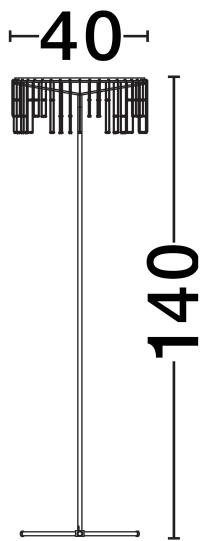

NOVA LUCE

PRODUCT DATASHEET

Version: 001

PRODUCT PHOTOGRAPH

TECHNICAL DRAWING

GENERAL INFORMATION

Product Code	9186983
Collection	Indoor
Product Category	Table
Product Family	Stellar
Mounting Location	Table
Application Environment	Indoor
Specifications	N/A

DIMENSION & WEIGHT

LxWxH (cm)	D: 40 W: 40 H: 140
Cut Out (cm)	N/A
Weight (Kgr)	2.5

MATERIAL & COLOR

Product Color	Black & Chrome
Body Material	Aluminium

APPLICATION & MOUNTING

Ambient Working Temp.	Max 45°C
Type of Protection	IP20
Dimmable	Yes
Type of Dimming	Triac
Mounting type	Surface
Mounting Depth (cm)	N/A
Led Module Replaceable	No
Light Source	LED

Power (Nominal)	17W
Input voltage (Nominal)	220-240V
Mains Frequency	50/60Hz

PHOTOMETRICAL DATA

Luminous Flux	1266lm
Color Temperature	3000K
Light Color (Designation)	Warm White

WARRANTY

Warranty	3 Years
----------	----------------