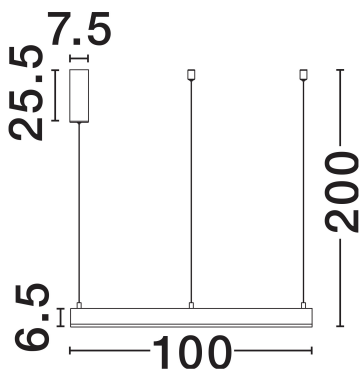

NOVA LUCE

PRODUCT DATASHEET

Version: 001

PRODUCT PHOTOGRAPH

TECHNICAL DRAWING

GENERAL INFORMATION

Product Code	9190655
Collection	Indoor
Product Category	Suspension
Product Family	Motif
Mounting Location	Wall
Application Environment	Indoor
Specifications	N/A

DIMENSION & WEIGHT

LxWxH (cm)	D: 100 H: 150
Cut Out (cm)	N/A
Weight (Kgr)	3.3

MATERIAL & COLOR

Product Color	Brass Gold
Body Material	Aluminium & Acrylic

APPLICATION & MOUNTING

Ambient Working Temp.	Max 45°C
Type of Protection	IP20
Dimmable	Yes
Type of Dimming	Triac
Mounting type	Surface
Mounting Depth (cm)	N/A
Led Module Replaceable	No
Light Source	LED

Power (Nominal)	60W
Input voltage (Nominal)	220-240V
Mains Frequency	50/60Hz

PHOTOMETRICAL DATA

Luminous Flux	4165lm
Color Temperature	3000K
Light Color (Designation)	Warm White

WARRANTY

Warranty	3 Years
----------	----------------