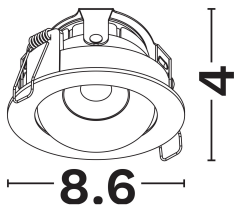

COMPATIBLE WITH

— On/Off Driver: 9030671

— Triac Driver: 9844008

— Dali Driver: 9621523 / 9844010

GENERAL INFORMATION

Product Code	9030789
Product Category	Downlights
Product Family	Lonza
Mounting Location	Ceiling
Application Environment	Indoor

DIMENSION & WEIGHT

LxWxH (cm)	D:8.6 H:4
Cut out (cm)	7,6
Weight (Kgr)	N/A

MATERIAL & COLOR

Product Color	Black
Body Material	Aluminium
Cover Material	N/A

APPLICATION & MOUNTING

Ambient Working Temp.	45 C
Type of Protection	IP20
Protection Class IK	IK05
Dimmable	Yes
Type of Dimming (Optional)	Triac/Dali
Mounting type	Recessed
Mounting Depth (cm)	Ceiling
Led Module Replaceable	No
Light Source	Led
Adjustable	Yes

NOVA LUCE S.A

Schimatari Viotias
32009, Greece

+30 22620 58 121
+30 22620 56 743

info@novaluce.com
www.novaluce.com