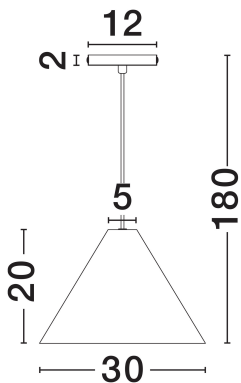

NOVA LUCE

PRODUCT DATASHEET

Version: 001

PRODUCT PHOTOGRAPH

TECHNICAL DRAWING

GENERAL INFORMATION

Product Code	9001132
Collection	Indoor
Product Category	Suspension
Product Family	Joelle
Mounting Location	Wall
Application Environment	Indoor
Specifications	N/A

DIMENSION & WEIGHT

LxWxH (cm)	D: 30 H: 180
Cut Out (cm)	N/A
Weight (Kgr)	0.65

MATERIAL & COLOR

Product Color	Rough Oak
Body Material	Papier Mache

APPLICATION & MOUNTING

Ambient Working Temp.	Max 45°C
Type of Protection	IP20
Dimmable	N/A
Type of Dimming	N/A
Mounting type	Surface
Mounting Depth (cm)	N/A
Led Module Replaceable	Yes
Light Source	E27