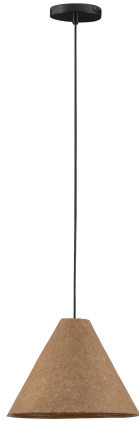

NOVA LUCE

PRODUCT DATASHEET

Version: 001

PRODUCT PHOTOGRAPH

TECHNICAL DRAWING

GENERAL INFORMATION

Product Code	9001132
Collection	Indoor
Product Category	Suspension
Product Family	Joelle
Mounting Location	Wall
Application Environment	Indoor
Specifications	N/A

DIMENSION & WEIGHT

LxWxH (cm)	D: 30 H: 180
Cut Out (cm)	N/A
Weight (Kgr)	0.65

MATERIAL & COLOR

Product Color	Rough Oak
Body Material	Papier Mache

APPLICATION & MOUNTING

Ambient Working Temp.	Max 45°C
Type of Protection	IP20
Dimmable	N/A
Type of Dimming	N/A
Mounting type	Surface
Mounting Depth (cm)	N/A
Led Module Replaceable	Yes
Light Source	E27