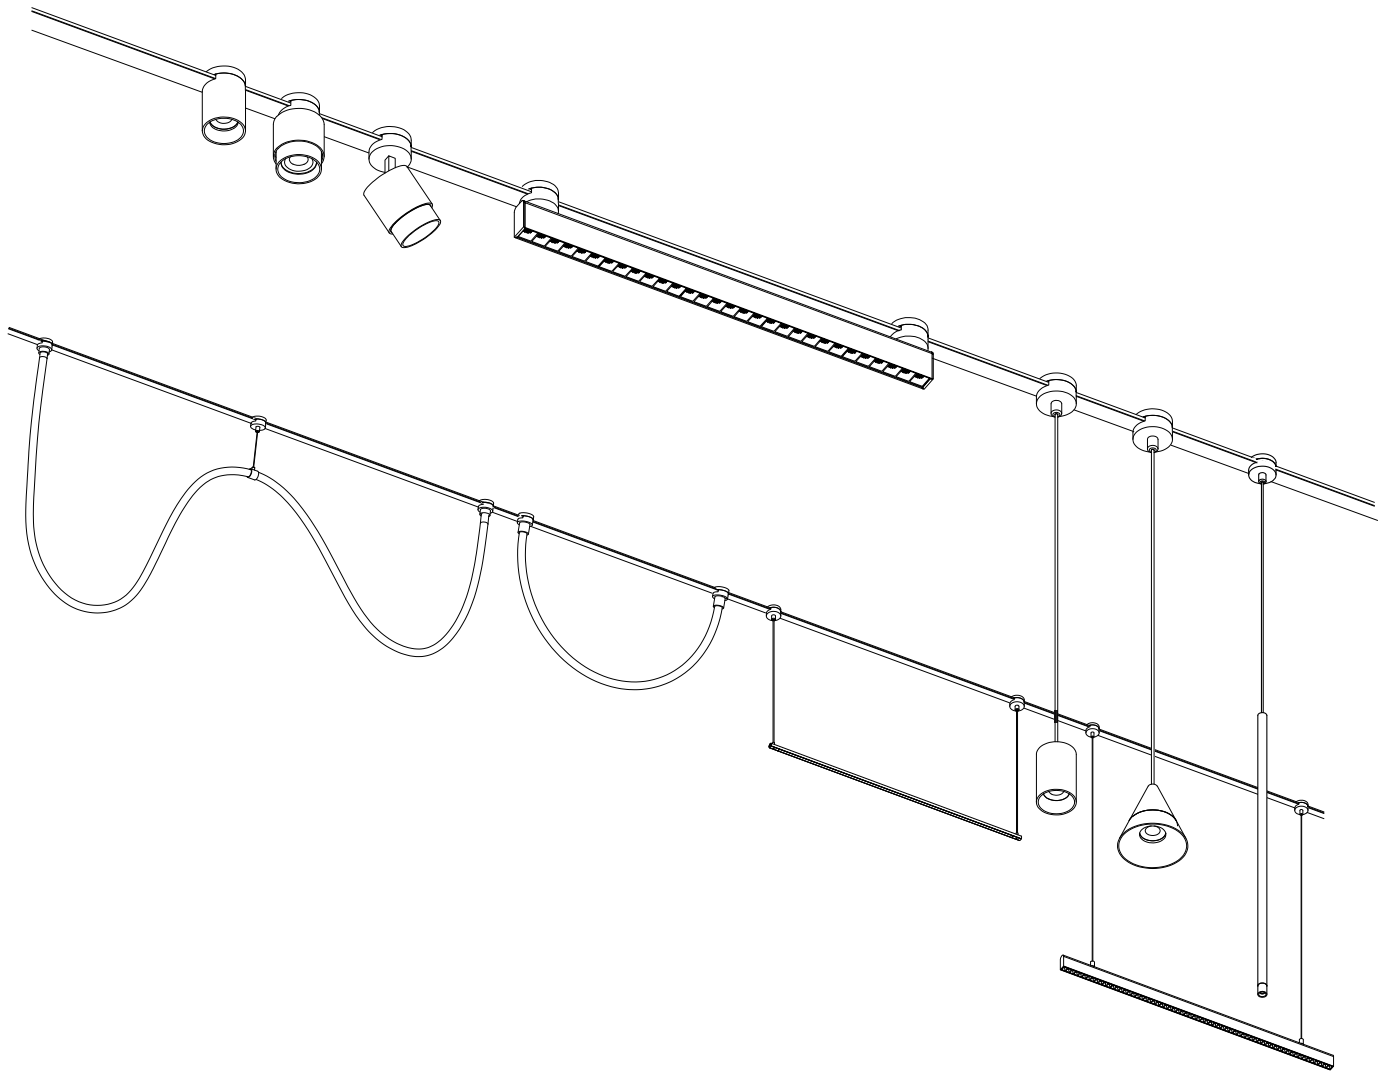

NOVA LUCE

9009055

Example of module light installation

1. Open the upper cover

2. Install on the track