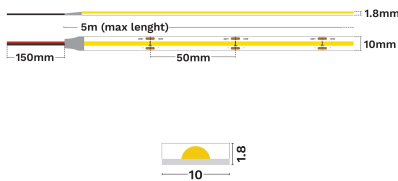

COMPATIBLE WITH

— On/Off Driver: N/A

— Triac Driver: N/A

— Dali Driver: N/A

GENERAL INFORMATION

Product Code	9530036
Product Category	Led Strips
Product Family	Goro
Mounting Location	N/A
Application Environment	Indoor

DIMENSION & WEIGHT

LxWxH (cm)	L:5m 10 mm
Cut out (cm)	N/A
Weight (Kgr)	N/A

MATERIAL & COLOR

Product Color	N/A
Body Material	Aluminium
Cover Material	N/A

APPLICATION & MOUNTING

Ambient Working Temp.	45 C
Type of Protection	IP20
Protection Class IK	N/A
Dimmable	Yes
Type of Dimming (Optional)	Triac/Dali
Mounting type	N/A
Mounting Depth (cm)	N/A
Led Module Replaceable	No
Light Source	Led
Adjustable	No

NOVA LUCE S.A

Schimatari Viotias
32009, Greece

+30 22620 58 121
+30 22620 56 743

info@novaluce.com
www.novaluce.com