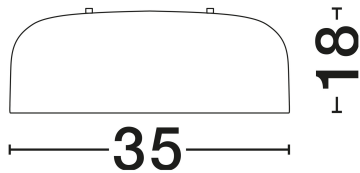

TECHNICAL DRAWING

APPLICATION & MOUNTING

Ambient Working Temp.	Max 45°C
Type of Protection	IP20
Dimmable	Yes
Type of Dimming	N/A
Mounting type	Surface
Mounting Depth (cm)	N/A
Led Module Replaceable	Yes
Light Source	E27

NOVA LUCE S.A

Schimatari Viotias
32009, Greece

+30 22620 58 121
+30 22620 56 743

info@novaluce.com
www.novaluce.com