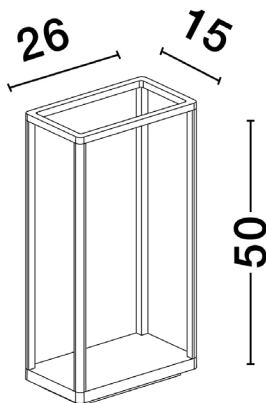

NOVA LUCE

PRODUCT DATASHEET

Version: 001

PRODUCT PHOTOGRAPH

GENERAL INFORMATION

| | |
|-------------------------|---------|
| Product Code | 9030571 |
| Collection | Outdoor |
| Product Category | Bollard |
| Product Family | Vel |
| Mounting Location | Ground |
| Application Environment | Outdoor |
| Specifications | |

DIMENSION & WEIGHT

| | |
|--------------|---------------------|
| LxWxH (cm) | L: 15 W: 12,5 H: 26 |
| Cut out (cm) | N/A |
| Weight (Kgr) | 1.55 |

TECHNICAL DRAWING

MATERIAL & COLOR

| | |
|---------------|----------------|
| Product Color | Sandy Black |
| Body Material | Aluminium & Pc |