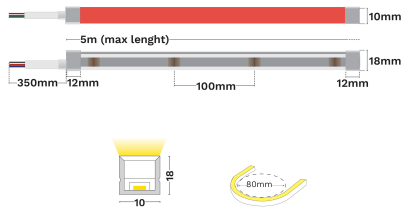

COMPATIBLE WITH

— On/Off Driver: N/A

— Triac Driver: N/A

— Dali Driver: N/A

GENERAL INFORMATION

Product Code	9540173
Product Category	Neon Flex
Product Family	Kema 10X18
Mounting Location	N/A
Application Environment	Outdoor

DIMENSION & WEIGHT

LxWxH (cm)	L:5m 10x18 mm
Cut out (cm)	N/A
Weight (Kgr)	N/A

MATERIAL & COLOR

Product Color	N/A
Body Material	Silicone
Cover Material	N/A

APPLICATION & MOUNTING

Ambient Working Temp.	45 C
Type of Protection	IP67
Protection Class IK	N/A
Dimmable	Yes
Type of Dimming (Optional)	Triac/Dali
Mounting type	N/A
Mounting Depth (cm)	N/A
Led Module Replaceable	No
Light Source	Led
Adjustable	No

NOVA LUCE S.A

Schimatari Viotias
32009, Greece

+30 22620 58 121
+30 22620 56 743

info@novaluce.com
www.novaluce.com