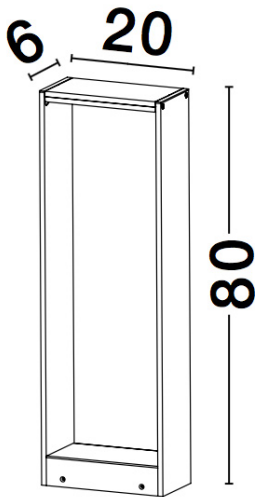

TECHNICAL DRAWING