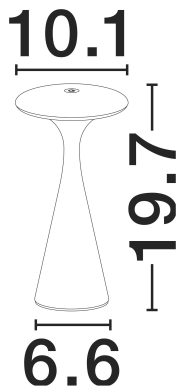

NOVA LUCE

PRODUCT DATASHEET

Version: 001

PRODUCT PHOTOGRAPH

TECHNICAL DRAWING

GENERAL INFORMATION

Product Code	9136455
Collection	Outdoor
Product Category	Portable
Product Family	Grigio
Mounting Location	Portable
Application Environment	Outdoor
Specifications	N/A

DIMENSION & WEIGHT

LxWxH (cm)	D:10.1 H:19.7 cm
Cut out (cm)	N/A
Weight (Kgr)	0.424

MATERIAL & COLOR

Product Color	Sand
Body Material	Aluminium & Pc

APPLICATION & MOUNTING

Ambient Working Temp.	Max 45 oC
Type of Protection	IP54
Dimmable	Yes
Type of Dimming	N/A
Mounting type	Surface
Mounting Depth (cm)	N/A
Led Module Replaceable	No
Light Source	LED

Power (Nominal)	2w
Input voltage (Nominal)	220-240Vac
Mains Frequency	50/60Hz

PHOTOMETRICAL DATA

Luminous Flux	122lm
Color Temperature	2200-2700-3000K
Light Color (Designation)	CCT

WARRANTY

Warranty	3 Years
----------	----------------