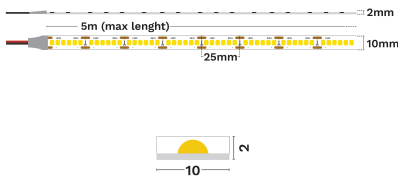

COMPATIBLE WITH

— On/Off Driver: N/A

— Triac Driver: N/A

— Dali Driver: N/A

GENERAL INFORMATION

Product Code	9540056
Product Category	Led Strips
Product Family	Aktis Plus
Mounting Location	N/A
Application Environment	Indoor

DIMENSION & WEIGHT

LxWxH (cm)	10 mm
Cut out (cm)	N/A
Weight (Kgr)	N/A

MATERIAL & COLOR

Product Color	N/A
Body Material	Aluminium
Cover Material	N/A

APPLICATION & MOUNTING

Ambient Working Temp.	45 C
Type of Protection	IP20
Protection Class IK	N/A
Dimmable	Yes
Type of Dimming (Optional)	Triac/Dali
Mounting type	N/A
Mounting Depth (cm)	N/A
Led Module Replaceable	No
Light Source	Led
Adjustable	No

NOVA LUCE S.A

Schimatari Viotias
32009, Greece

+30 22620 58 121
+30 22620 56 743

info@novaluce.com
www.novaluce.com