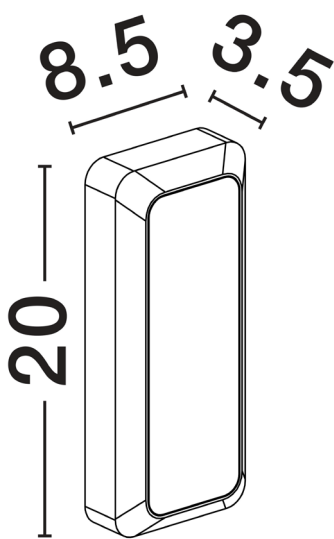

NOVA LUCE

PRODUCT DATASHEET

Version: 001

PRODUCT PHOTOGRAPH

TECHNICAL DRAWING

GENERAL INFORMATION

Product Code	9030599
Collection	Outdoor
Product Category	Wall
Product Family	Appia
Mounting Location	Wall
Application Environment	Outdoor
Specifications	

DIMENSION & WEIGHT

LxWxH (cm)	L: 8,5 W: 3,8 H: 20
Cut out (cm)	N/A
Weight (Kgr)	0.37

MATERIAL & COLOR

Product Color	Sandy Black
Body Material	Aluminium & Pc

APPLICATION & MOUNTING

Ambient Working Temp.	Max 45 oC
Type of Protection	IP54
Dimmable	No
Type of Dimming (Optional)	N/A
Mounting type	Surface
Mounting Depth (cm)	N/A
Led Module Replaceable	No
Light Source	LED

Power (Nominal)	5 W
Input voltage (Nominal)	220-240Vac
Mains Frequency	50/60Hz

PHOTOMETRICAL DATA

Luminous Flux	350 lm
Color Temperature	3000 K
Light Color (Designation)	Warm White

WARRANTY

Warranty	3 Years
----------	----------------