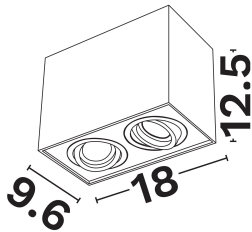

NOVA LUCE

PRODUCT DATASHEET

Version: 001

PRODUCT PHOTOGRAPH

GENERAL INFORMATION

Product Code	820603
Product Category	Ceiling-Gu10
Product Family	Rende
Mounting Location	Ceiling
Application Environment	Indoor

DIMENSION & WEIGHT

LxWxH (cm)	18 W: 9.6 H: 12.5 cm
Cut out (cm)	N/A
Weight (Kgr)	N/A

TECHNICAL DRAWING

MATERIAL & COLOR

Product Color	Black
Body Material	Aluminium
Cover Material	N/A

APPLICATION & MOUNTING