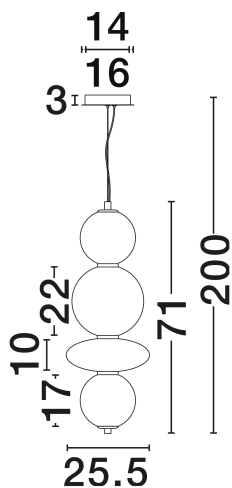

NOVA LUCE

PRODUCT DATASHEET

Version: 001

PRODUCT PHOTOGRAPH

TECHNICAL DRAWING

GENERAL INFORMATION

Product Code	9186952
Collection	Indoor
Product Category	Suspension
Product Family	Navi
Mounting Location	Wall
Application Environment	Indoor
Specifications	N/A

DIMENSION & WEIGHT

LxWxH (cm)	D: 25.5 H: 200
Cut Out (cm)	N/A
Weight (Kgr)	3.1

MATERIAL & COLOR

Product Color	Brass Gold & Smokey Gray
Body Material	Metal & Glass

APPLICATION & MOUNTING

Ambient Working Temp.	Max 45°C
Type of Protection	IP20
Dimmable	No
Type of Dimming	N/A
Mounting type	Surface
Mounting Depth (cm)	N/A
Led Module Replaceable	No
Light Source	LED

Power (Nominal)	20W
Input voltage (Nominal)	220-240V
Mains Frequency	50/60Hz

PHOTOMETRICAL DATA

Luminous Flux	2601lm
Color Temperature	3000K
Light Color (Designation)	Warm White

WARRANTY

Warranty	3 Years
----------	----------------