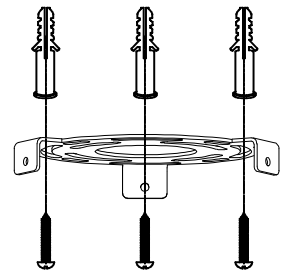

NOVA LUCE

9070632

1

Turn off the general switch

2

Apply the bulb

3

Drill holes & apply plastic anchors
With screws

4

Connect wires

5

Apply the side screws

6

Adjust the wire

7

Turn on the general switch