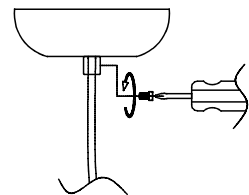

NOVA LUCE

9070632

1

Turn off the general switch

2

Apply the bulb

3

Drill holes & apply plastic anchors
With screws

4

Connect wires

5

Apply the side screws

6

Adjust the wire

7

Turn on the general switch