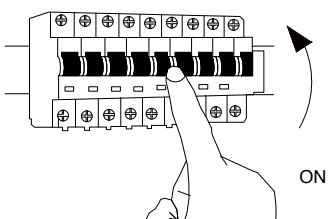

NOVA LUCE

9070632

1

Turn off the general switch

2

Apply the bulb

3

Drill holes & apply plastic anchors
With screws

4

Connect wires

5

Apply the side screws

6

Adjust the wire

7

Turn on the general switch