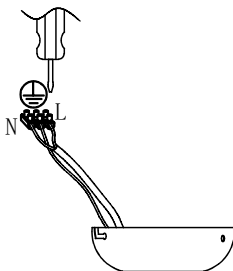

NOVA LUCE

9070632

1

Turn off the general switch

2

Apply the bulb

3

Drill holes & apply plastic anchors
With screws

4

Connect wires

5

Apply the side screws

6

Adjust the wire

7

Turn on the general switch