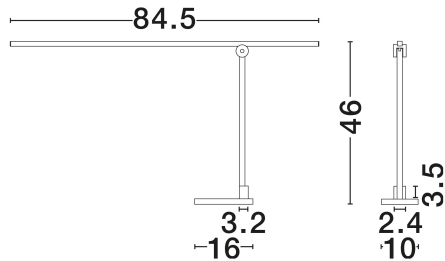

NOVA LUCE

PRODUCT DATASHEET

Version: 001

PRODUCT PHOTOGRAPH

GENERAL INFORMATION

Product Code	9088209
Collection	Indoor
Product Category	Table
Product Family	Tenso
Mounting Location	Table
Application Environment	Indoor
Specifications	N/A

DIMENSION & WEIGHT

LxWxH (cm)	L: 84.5 W: 10 H: 45.5
Cut Out (cm)	N/A
Weight (Kgr)	1.15

MATERIAL & COLOR

Product Color	Sandy Black
Body Material	Aluminium

TECHNICAL DRAWING

APPLICATION & MOUNTING

Ambient Working Temp.	Max 45°C
Type of Protection	IP20
Dimmable	Yes
Type of Dimming	Triac
Mounting type	Surface
Mounting Depth (cm)	N/A
Led Module Replaceable	No
Light Source	LED

Power (Nominal)	17W
Input voltage (Nominal)	220-240V
Mains Frequency	50/60Hz

PHOTOMETRICAL DATA

Luminous Flux	678lm
Color Temperature	3000K
Light Color (Designation)	Warm White

WARRANTY

Warranty	3 Years
----------	----------------