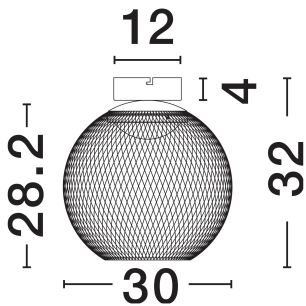

NOVA LUCE

PRODUCT DATASHEET

Version: 001

PRODUCT PHOTOGRAPH

TECHNICAL DRAWING

GENERAL INFORMATION

Product Code	9620156
Collection	Indoor
Product Category	Ceiling
Product Family	Kinetic
Mounting Location	Wall
Application Environment	Indoor
Specifications	N/A

DIMENSION & WEIGHT

LxWxH (cm)	D: 30 H: 32
Cut Out (cm)	N/A
Weight (Kgr)	1

MATERIAL & COLOR

Product Color	Matt Black
Body Material	Metal & Acrylic

APPLICATION & MOUNTING

Ambient Working Temp.	Max 45°C
Type of Protection	IP20
Dimmable	No
Type of Dimming	N/A
Mounting type	Surface
Mounting Depth (cm)	N/A
Led Module Replaceable	No
Light Source	LED

Power (Nominal)	12W
Input voltage (Nominal)	220-240V
Mains Frequency	50/60Hz

PHOTOMETRICAL DATA

Luminous Flux	456lm
Color Temperature	3000K
Light Color (Designation)	Warm White

WARRANTY

Warranty	3 Years
----------	----------------